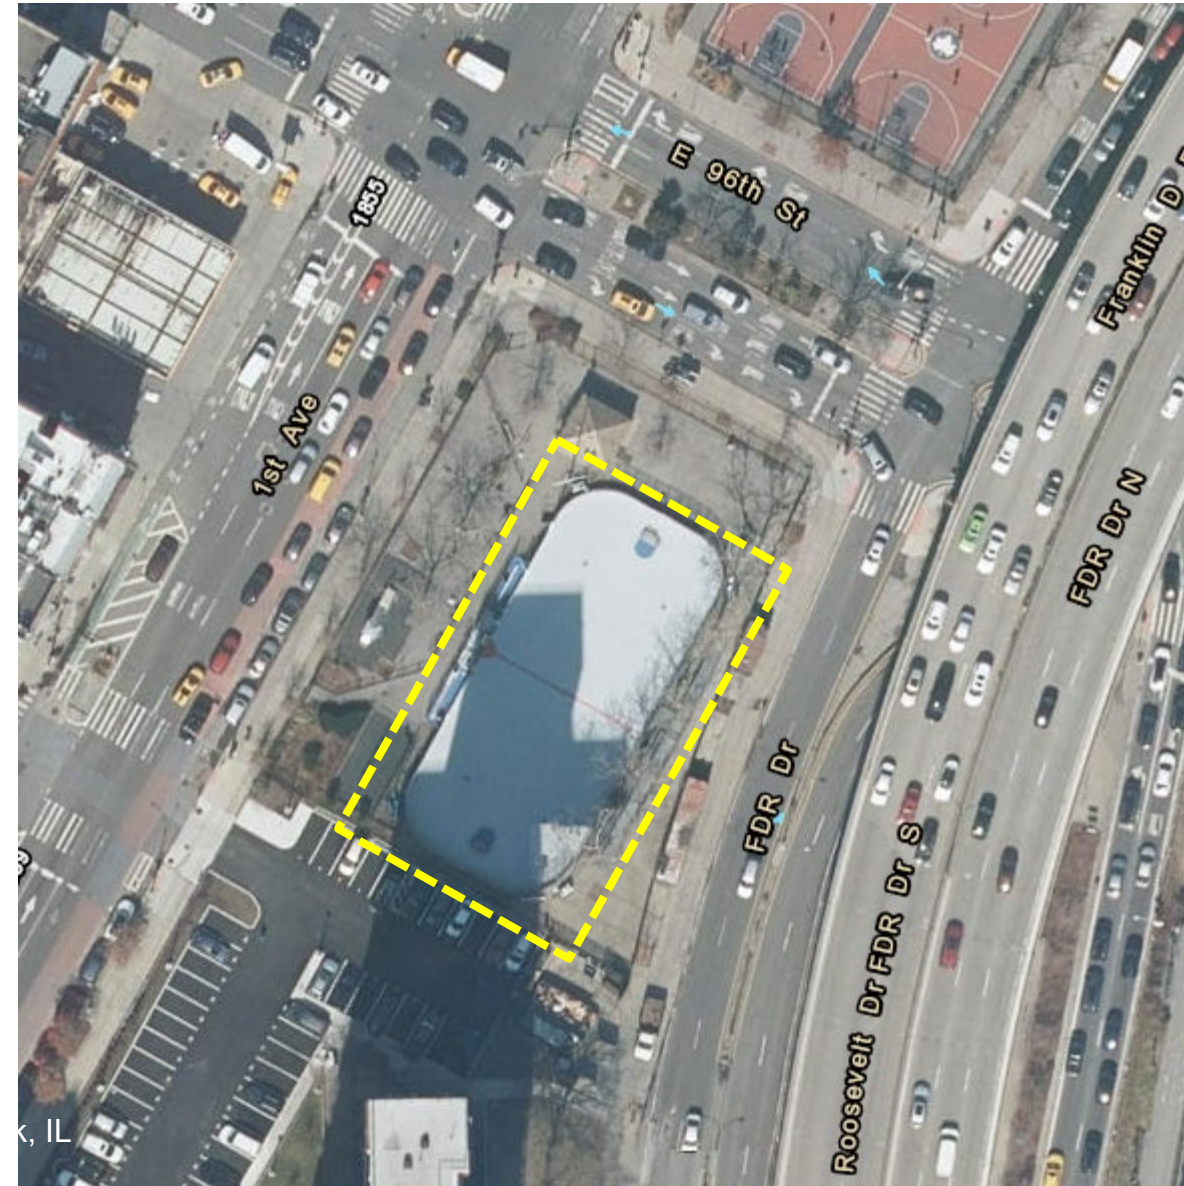

Parks

Stanley Isaacs Playground Hockey Rink Reconstruction

Adopt-a-Park Program

Located at 96th Street and 1st Avenue, in the Borough of Manhattan

Community Board 8 – Parks & Waterfront Committee

July 13, 2023

Site

NYC Parks

Adopt-A-Park
Stanley Isaacs Hockey Rink | Project Location

1 – Hockey Rink with worn surface to be replaced

NYC Parks

Adopt-A-Park
Stanley Isaacs Hockey Rink | Site Photos

2 – Walls and chain-link fence to be replaced

3 – Nets to be replaced

NYC Parks

Adopt-A-Park
Stanley Isaacs Hockey Rink | Site Photos

Plan for Hockey Rink

- Reconstruct hockey rink In-kind
 - Replace the playing surface
 - Reconstruct cheek walls
 - Replace player benches