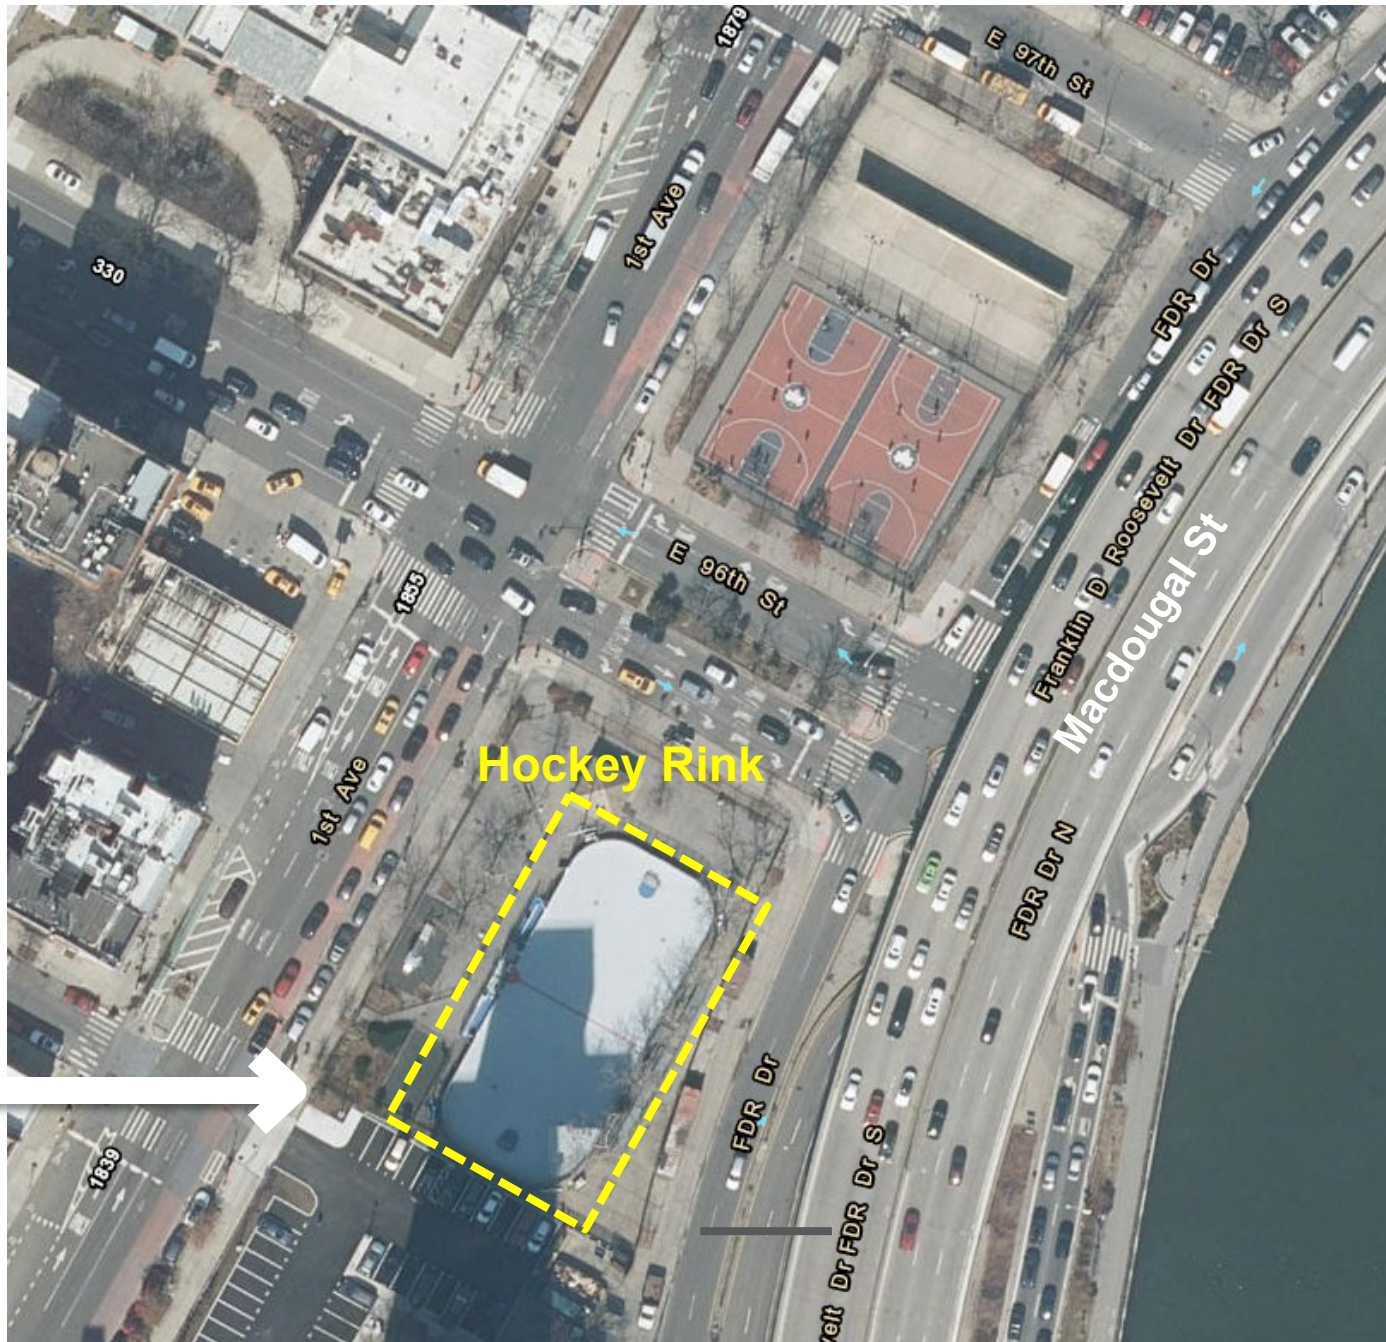

Hockey Rink

Site

NYC Parks

Adopt-A-Park
Stanley Isaacs Hockey Rink | Project Location