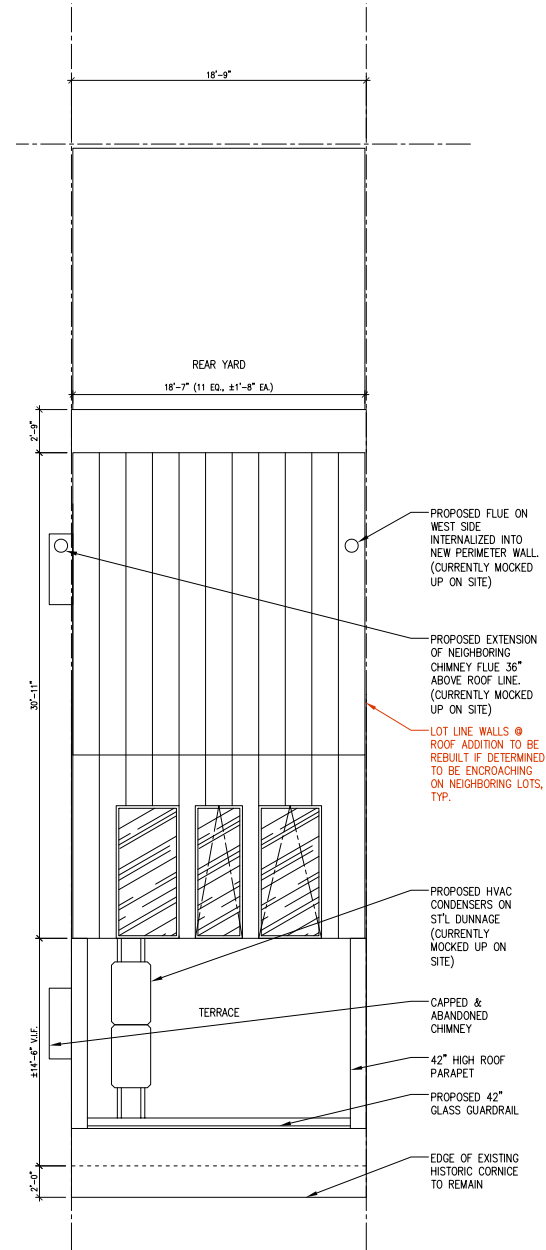

**MANHATTAN COMMUNITY BOARD 8  
LANDMARKS COMMITTEE PRESENTATION**

Treadwell Farm Historic District  
210 East 62nd Street  
New York, NY 10065

**Building Section (Existing)**

**Building Section (Proposed)**

**Roof Plan (Proposed)**

10 May 2021

arctangent architecture + design pllc  
55 broad street 18th floor  
new york, ny 10004  
212.689.2688  
www.arctangent.com

Street Elevation  
(Existing)

Street Elevation  
(Proposed)

Rear Elevation  
(Existing)

Rear Elevation  
(Proposed)

10 May 2021

arctangent architecture + design pllc  
55 broad street 18th floor  
new york, ny 10004  
212.689.2688  
www.arctangent.com