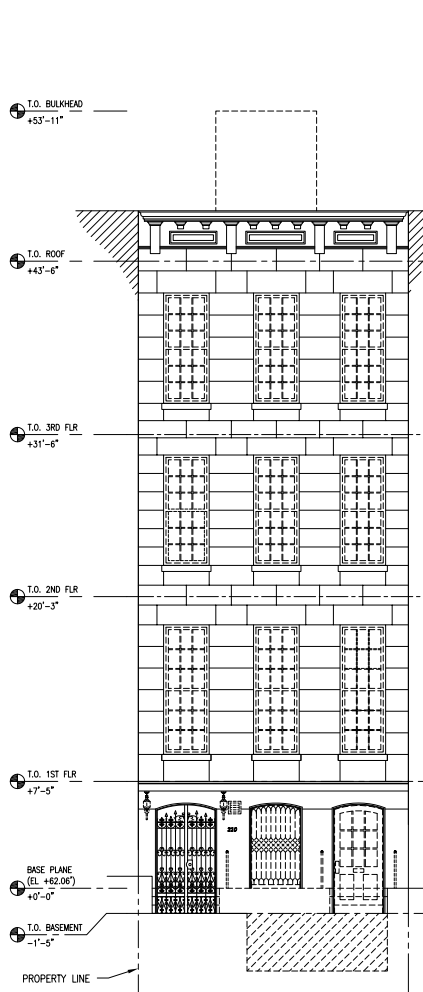

**MANHATTAN COMMUNITY BOARD 8  
LANDMARKS COMMITTEE PRESENTATION**

Treadwell Farm Historic District  
210 East 62nd Street  
New York, NY 10065

**Building Section (Existing)**

**Building Section (Proposed)**

**Roof Plan (Proposed)**

10 May 2021

arctangent architecture + design pllc  
55 broad street 18th floor  
new york, ny 10004  
212.689.2688  
www.arctangent.com

Street Elevation  
(Existing)

Street Elevation  
(Proposed)

Rear Elevation  
(Existing)

Rear Elevation  
(Proposed)

10 May 2021

arctangent architecture + design pllc  
55 broad street 18th floor  
new york, ny 10004  
212.689.2688  
www.arctangent.com