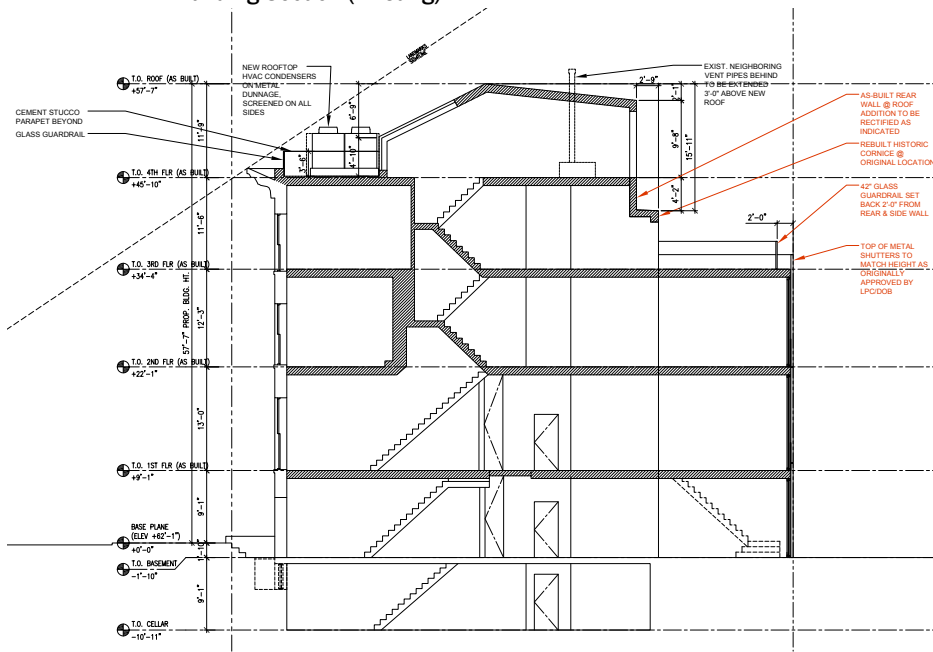

**MANHATTAN COMMUNITY BOARD 8  
LANDMARKS COMMITTEE PRESENTATION**

Treadwell Farm Historic District  
210 East 62nd Street  
New York, NY 10065

**Building Section (Existing)**

**Building Section (Proposed)**

**Roof Plan (Proposed)**

10 May 2021

arctangent architecture + design pllc  
55 broad street 18th floor  
new york, ny 10004  
212.689.2688  
www.arctangent.com

Street Elevation  
(Existing)

Street Elevation  
(Proposed)

Rear Elevation  
(Existing)

Rear Elevation  
(Proposed)

10 May 2021

arctangent architecture + design pllc  
55 broad street 18th floor  
new york, ny 10004  
212.689.2688  
www.arctangent.com