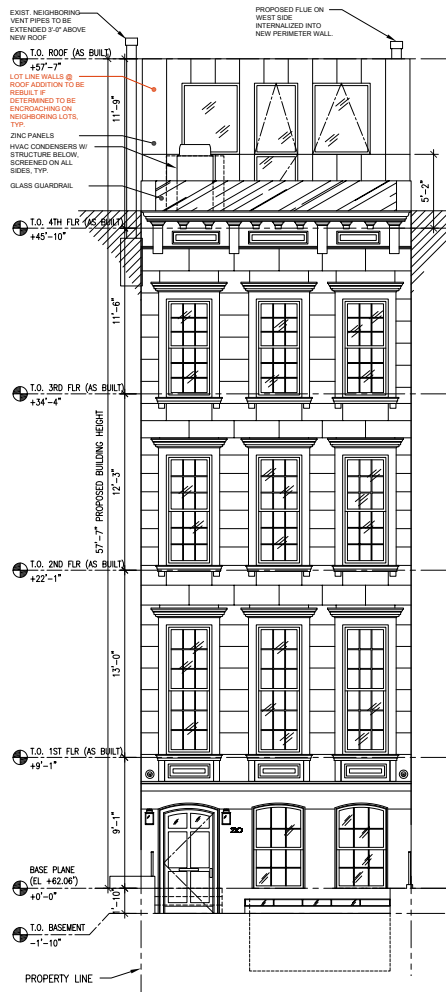

**MANHATTAN COMMUNITY BOARD 8  
LANDMARKS COMMITTEE PRESENTATION**

Treadwell Farm Historic District  
210 East 62nd Street  
New York, NY 10065

**Building Section (Existing)**

**Building Section (Proposed)**

**Roof Plan (Proposed)**

10 May 2021

arctangent architecture + design pllc  
55 broad street 18th floor  
new york, ny 10004  
212.689.2688  
www.arctangent.com

Street Elevation  
(Existing)

Street Elevation  
(Proposed)

Rear Elevation  
(Existing)

Rear Elevation  
(Proposed)

10 May 2021

arctangent architecture + design pllc  
55 broad street 18th floor  
new york, ny 10004  
212.689.2688  
www.arctangent.com