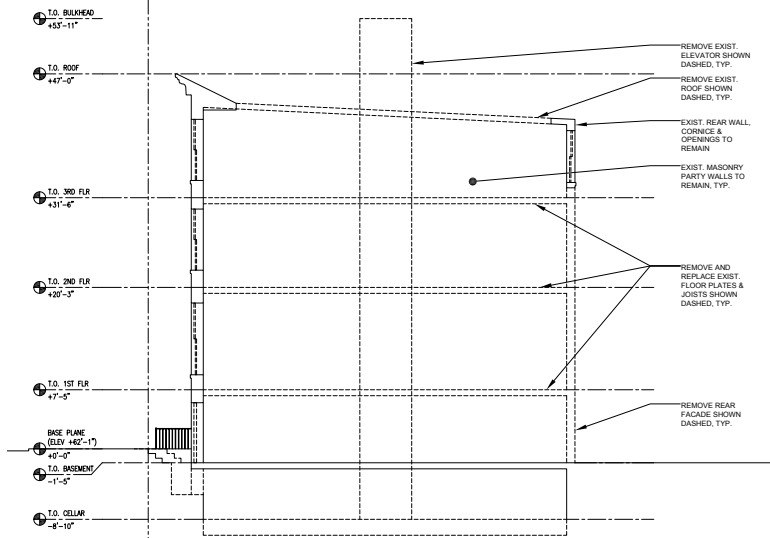

**MANHATTAN COMMUNITY BOARD 8  
LANDMARKS COMMITTEE PRESENTATION**

Treadwell Farm Historic District  
210 East 62nd Street  
New York, NY 10065

**Building Section (Existing)**

**Building Section (Proposed)**

**Roof Plan (Proposed)**

10 May 2021

arctangent architecture + design pllc  
55 broad street 18th floor  
new york, ny 10004  
212.689.2688  
www.arctangent.com

Street Elevation  
(Existing)

Street Elevation  
(Proposed)

Rear Elevation  
(Existing)

Rear Elevation  
(Proposed)

10 May 2021

arctangent architecture + design pllc  
55 broad street 18th floor  
new york, ny 10004  
212.689.2688  
www.arctangent.com