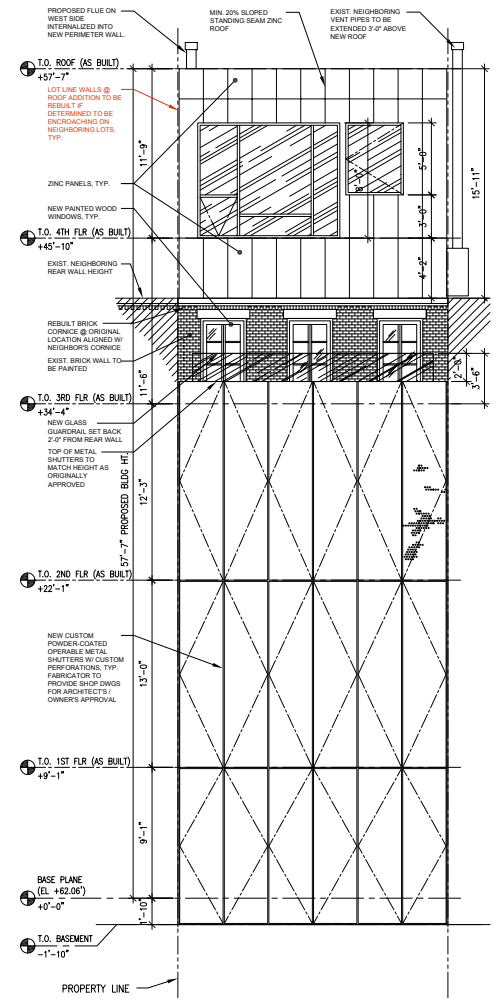

**MANHATTAN COMMUNITY BOARD 8  
LANDMARKS COMMITTEE PRESENTATION**

Treadwell Farm Historic District  
210 East 62nd Street  
New York, NY 10065

**Building Section (Existing)**

**Building Section (Proposed)**

**Roof Plan (Proposed)**

10 May 2021

arctangent architecture + design pllc  
55 broad street 18th floor  
new york, ny 10004  
212.689.2688  
www.arctangent.com

Street Elevation  
(Existing)

Street Elevation  
(Proposed)

Rear Elevation  
(Existing)

Rear Elevation  
(Proposed)

10 May 2021

arctangent architecture + design pllc  
55 broad street 18th floor  
new york, ny 10004  
212.689.2688  
www.arctangent.com