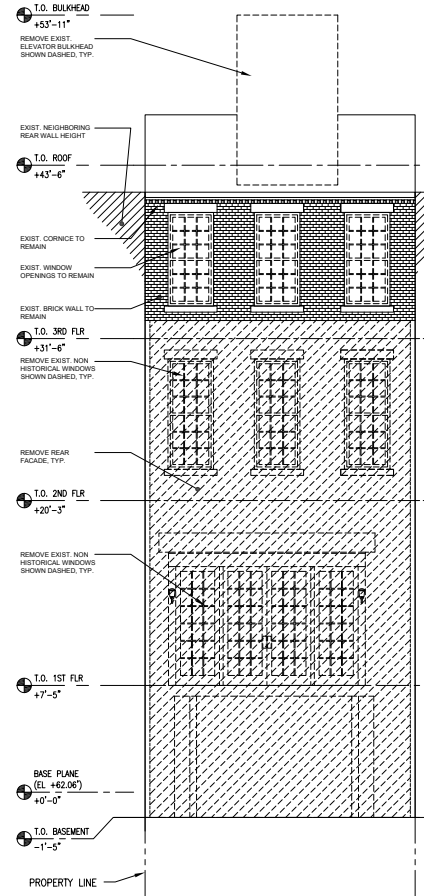

**Roof Plan (Proposed)**

10 May 2021

arctangent architecture + design pllc  
55 broad street 18th floor  
new york, ny 10004  
212.689.2688  
www.arctangent.com

Street Elevation  
(Existing)

Street Elevation  
(Proposed)

Rear Elevation  
(Existing)

Rear Elevation  
(Proposed)

10 May 2021

arctangent architecture + design pllc  
55 broad street 18th floor  
new york, ny 10004  
212.689.2688  
www.arctangent.com