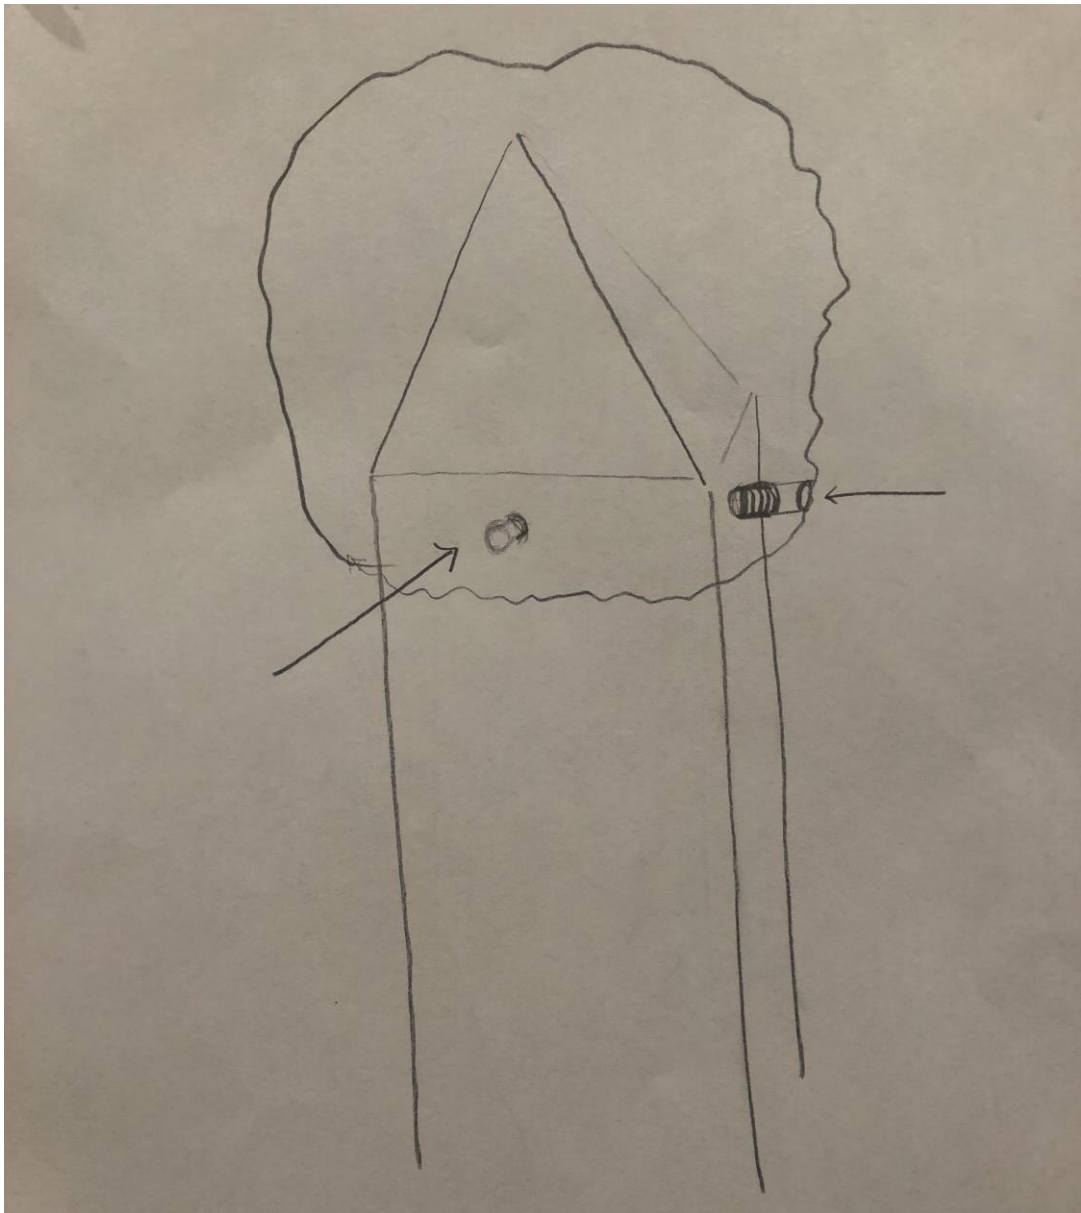

Each head is attached to the fence with two small drop screws; one on the side, the second on the back of the head. The screws have flat ends, which are tightened up against the fence post. The pressure from the two sides provides enough strength to keep them in place. The head of the screw is tamper resistant and is attached/detached with an Allen wrench. The screws are sunk in very deep and really are not at all visible. The screws do not penetrate the fence posts. Whether the artist uses bronze or brass, there will be no rust or staining with either metal.

The 45 apple heads will be distributed between East End Avenue (between East 85th and East 87th Streets) and the fencing along the east end of the central corridor leading to and including the Hoop Garden. The artist is proposing approx. 1/3 to be distributed on the East End Avenue fence, on either side of the main entrance and the remainder 2/3 to be on the fence along "Cherry Alley" which leads to the Hoop Garden. The artworks will be placed at a considerable distance from the BLM memorial.

Proposed Sites

Proposed Artwork

Artworks are carved out of apples, which shrink over time and are then cast in brass.

Sample artwork to show placement on fence post

Sample artwork to show scale in relation to fence

Photos showing locations of hidden screws

Rendering of screw attachment

Sample of screws