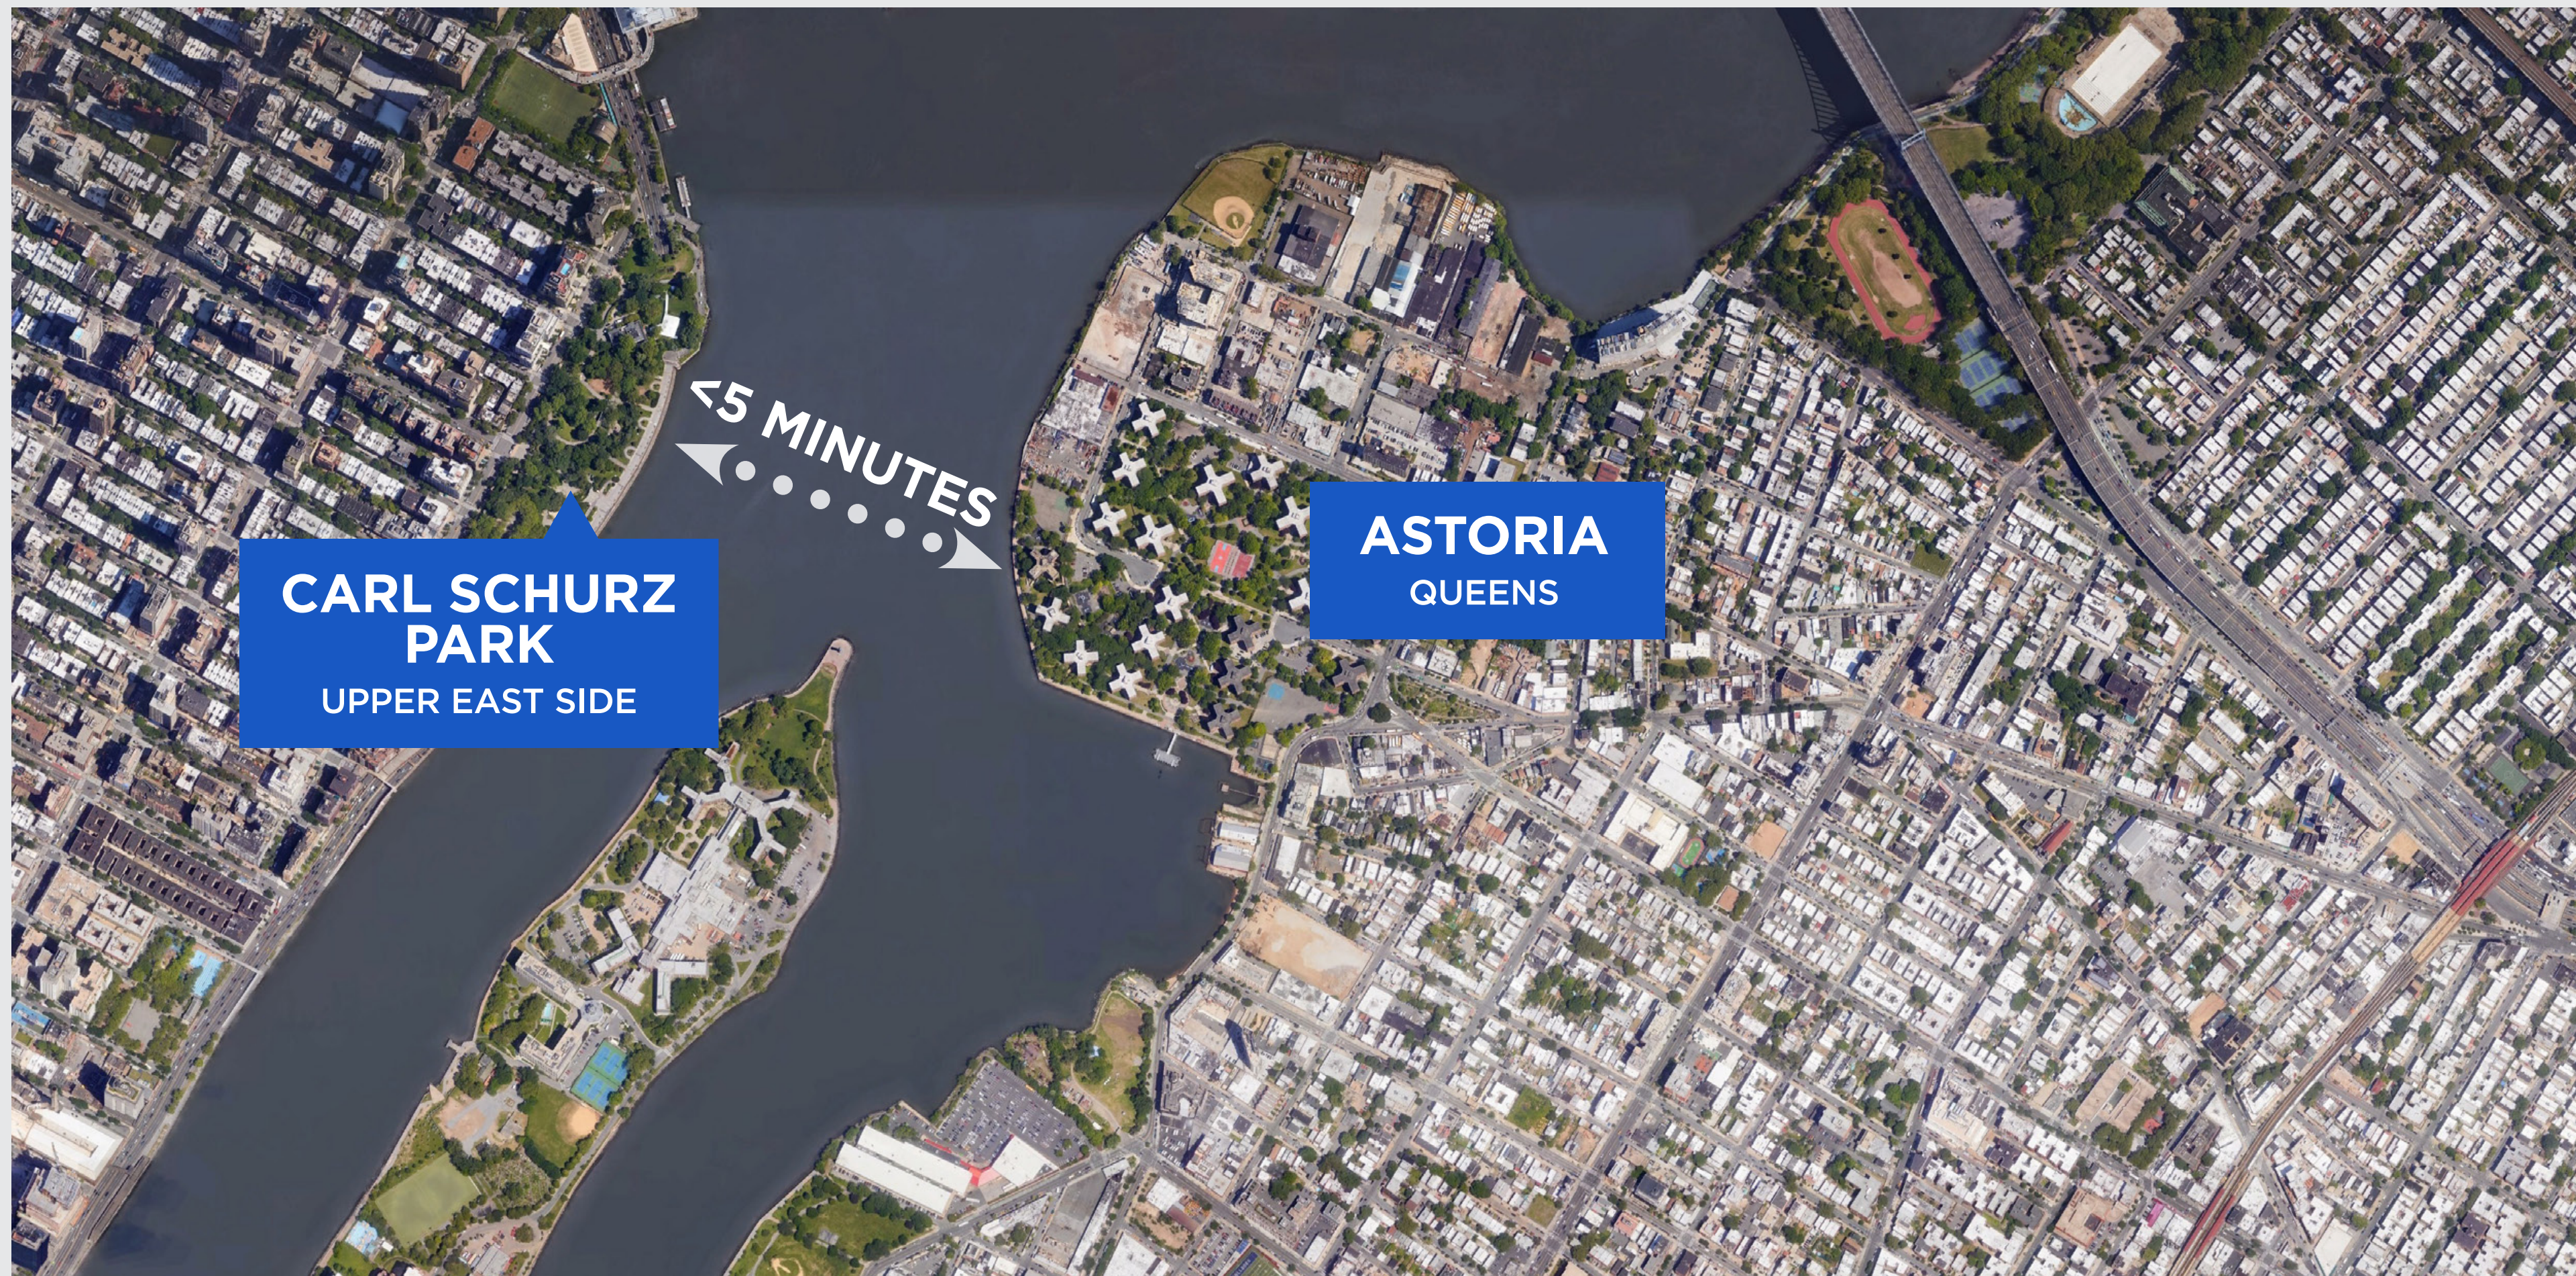

HISTORY

CARL SCHURZ PARK TO ASTORIA

DISTANCE IN FEET

CURRENT FERRY SERVICE MAP

CARL SCHURZ PARK TO ASTORIA

CURRENT PUBLIC TRANSPORTATION TIMES

**Q TO F TRAINS
TO Q103 BUS
41 MINUTES**

**4,5 TO N,W
TRAINS
50 MINUTES**

**Q TO N,W TRAINS
49 MINUTES**

CARL SCHURZ PARK TO ASTORIA

PROPOSED FERRY RIDE TIME

PROPOSED FERRY SERVICE MAP

UPPER EAST SIDE MEDICAL FACILITIES

Medical Facilities

ARTS AND CULTURE LINK

The Metropolitan Museum Of Art