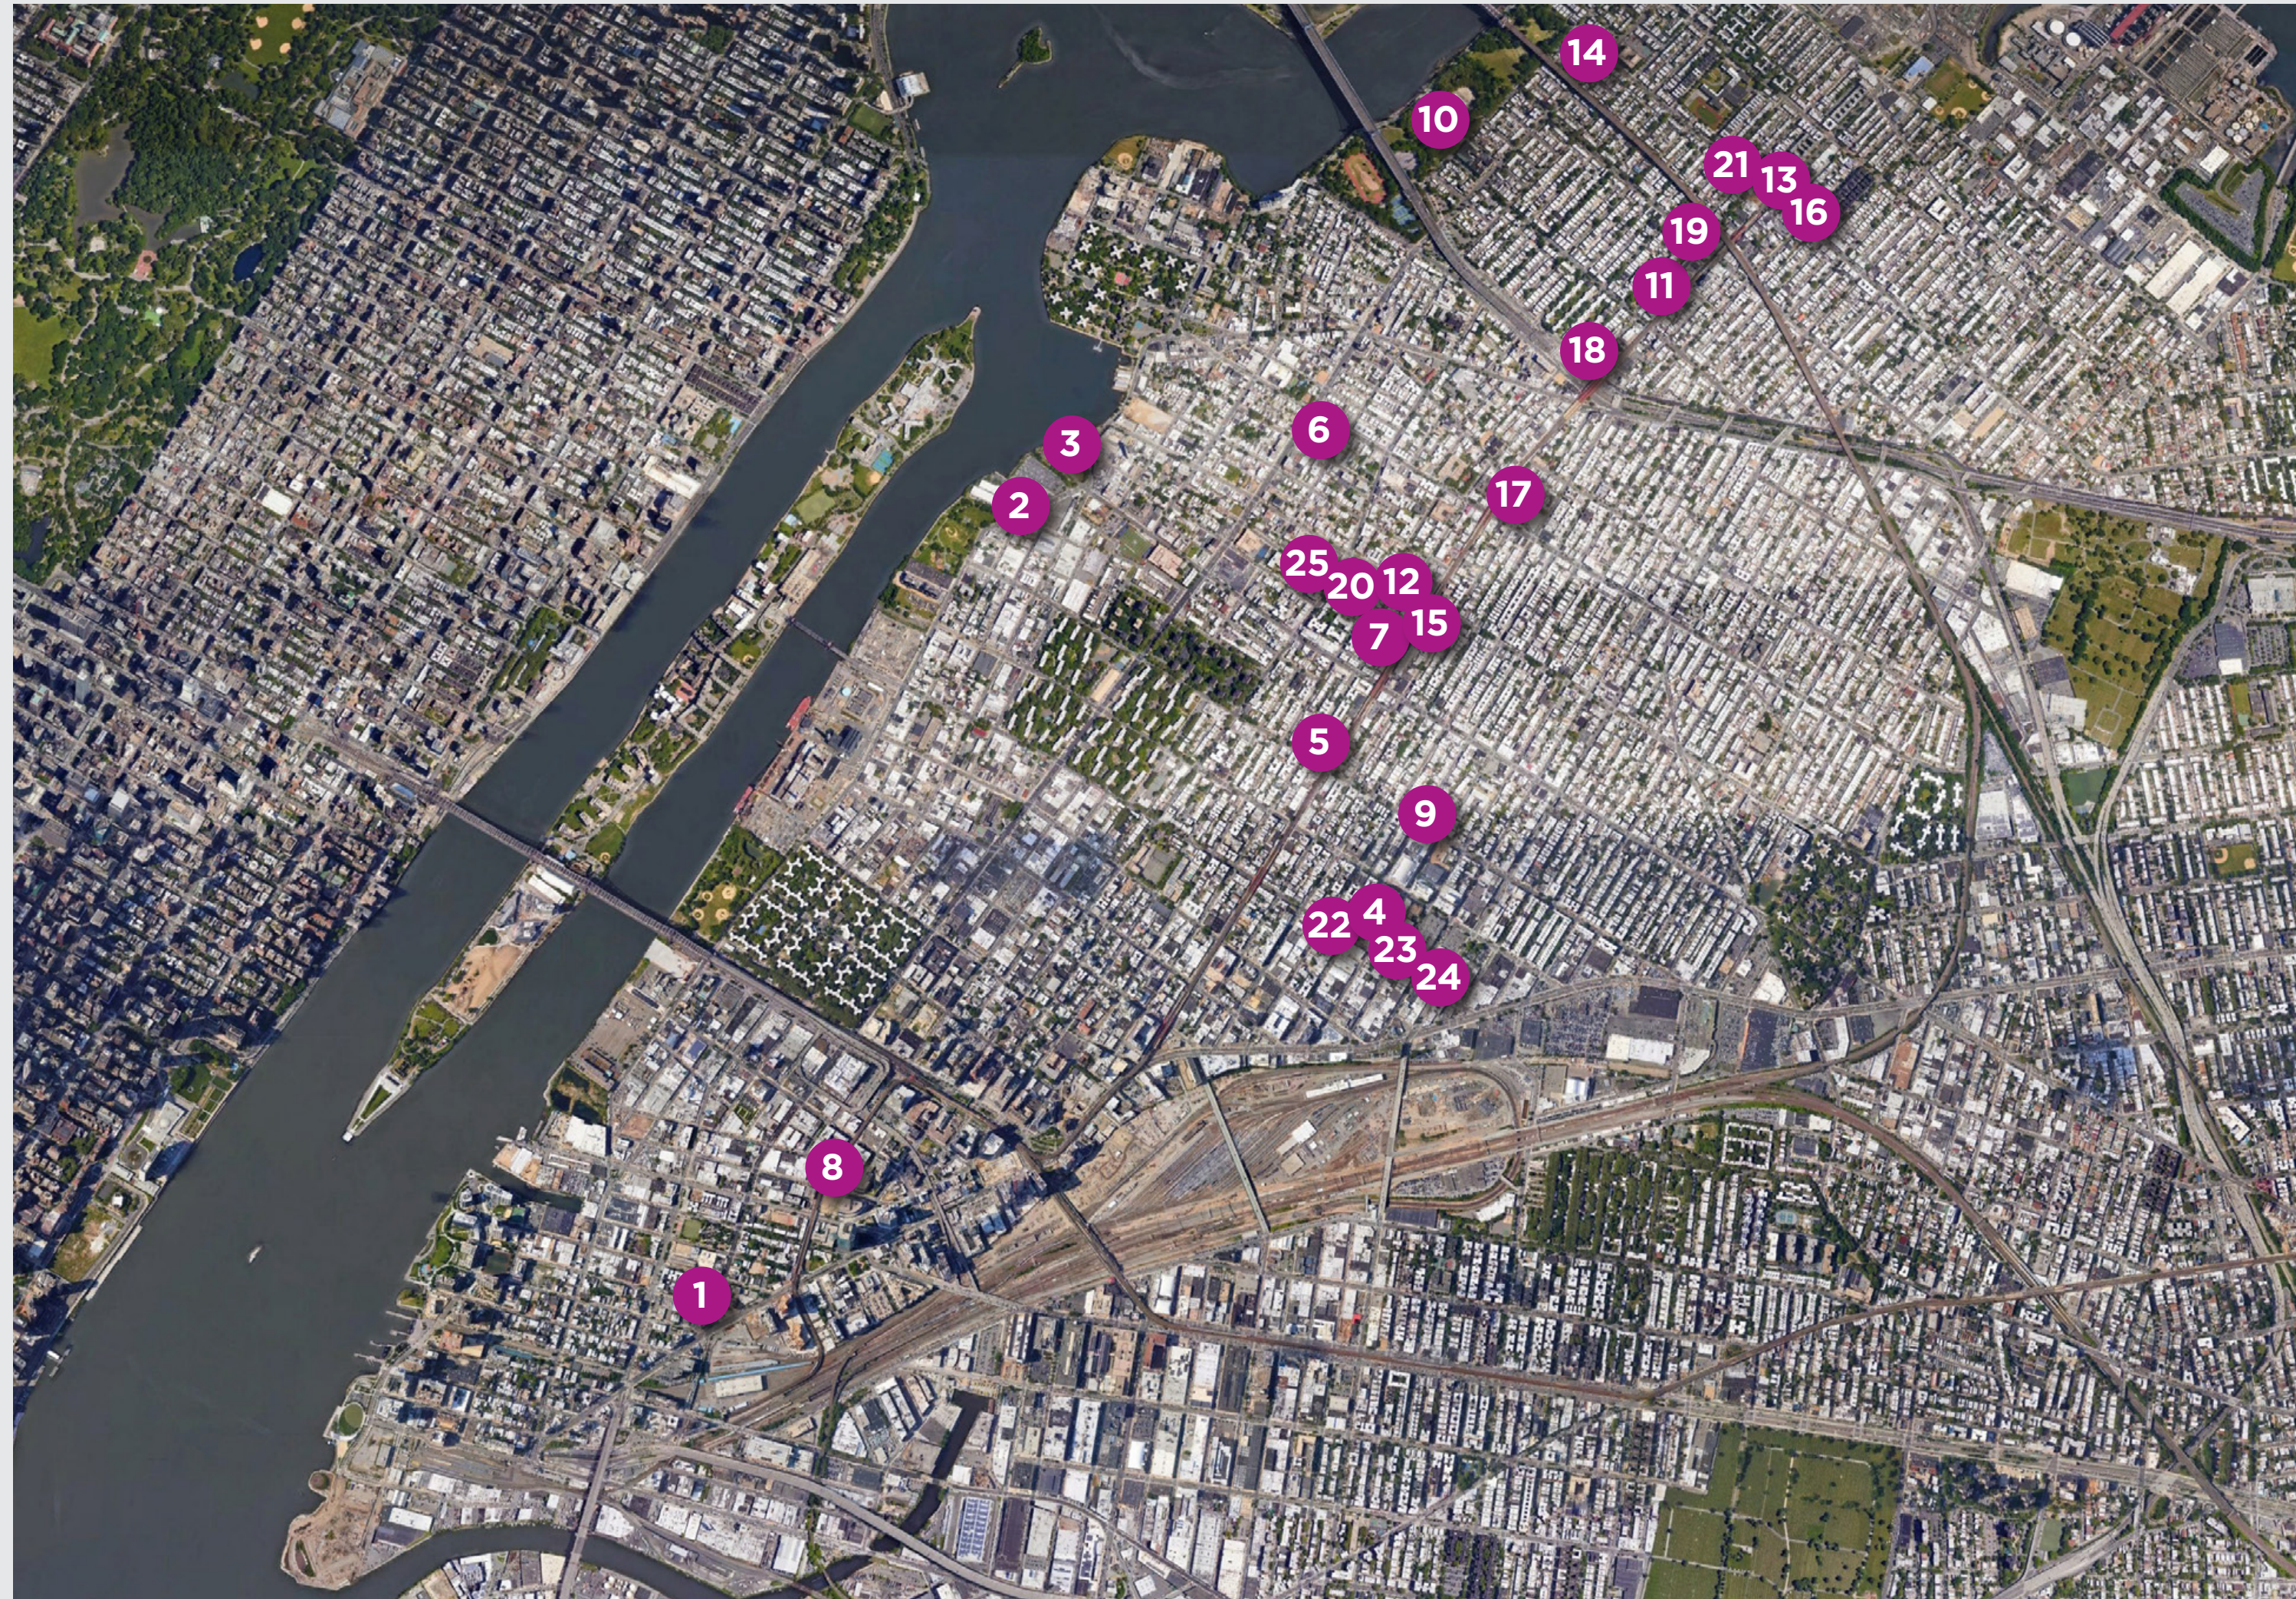

**Q TO N,W TRAINS
49 MINUTES**

CARL SCHURZ PARK TO ASTORIA

PROPOSED FERRY RIDE TIME

PROPOSED FERRY SERVICE MAP

UPPER EAST SIDE MEDICAL FACILITIES

Medical Facilities

ARTS AND CULTURE LINK

The Metropolitan Museum Of Art

Noguchi Museum

Guggenheim Museum

Museum of the Moving Image

AREAS OF INTEREST

ASTORIA QUEENS

- | | |
|------------------------------|-------------------------|
| 1 Moma PS1 | 16 MP Taverna |
| 2 The Noguchi Museum | 17 Sugar Freak |
| 3 Socrates Sculpture Park | 18 Neptune Diner |
| 4 Museum of the Moving Image | 19 Artopolis Bakery |
| 5 Sanfords Astoria | 20 Il Bambino |
| 6 Vesta Trattoria & Wine Bar | 21 Trattoria L'incontro |
| 7 Café Boulis | 22 Astoria Seafood |
| 8 The Secret Theatre | 23 Chela & Garnacha i |
| 9 District Saigon | 24 Arepas Café |
| 10 Astoria Park | |
| 11 The Bonnie Bar | |
| 12 Milkflower | |
| 13 Taverna Kyclades | |
| 14 Agnanti | |
| 15 Bahari Estiatorio | |

EDUCATIONAL INSTITUTIONS

UPPER EAST SIDE

- 1 The Spence School
- 2 Convent of the Sacred Heart
- 3 Brearley School
- 4 The Dalton School
- 5 The Chapin School
- 6 Nightingale-Bamferd School
- 7 St David's School
- 8 Marymount School of New York
- 9 Ramaz High School
- 10 Loyola School
- 11 The Browning School
- 12 Trevor Day School
- 13 The Hewitt School
- 14 Rudolf Steiner School
- 15 Allan Stephenson School
- 16 Buckley School
- 17 The Birch Wathen Lenox School