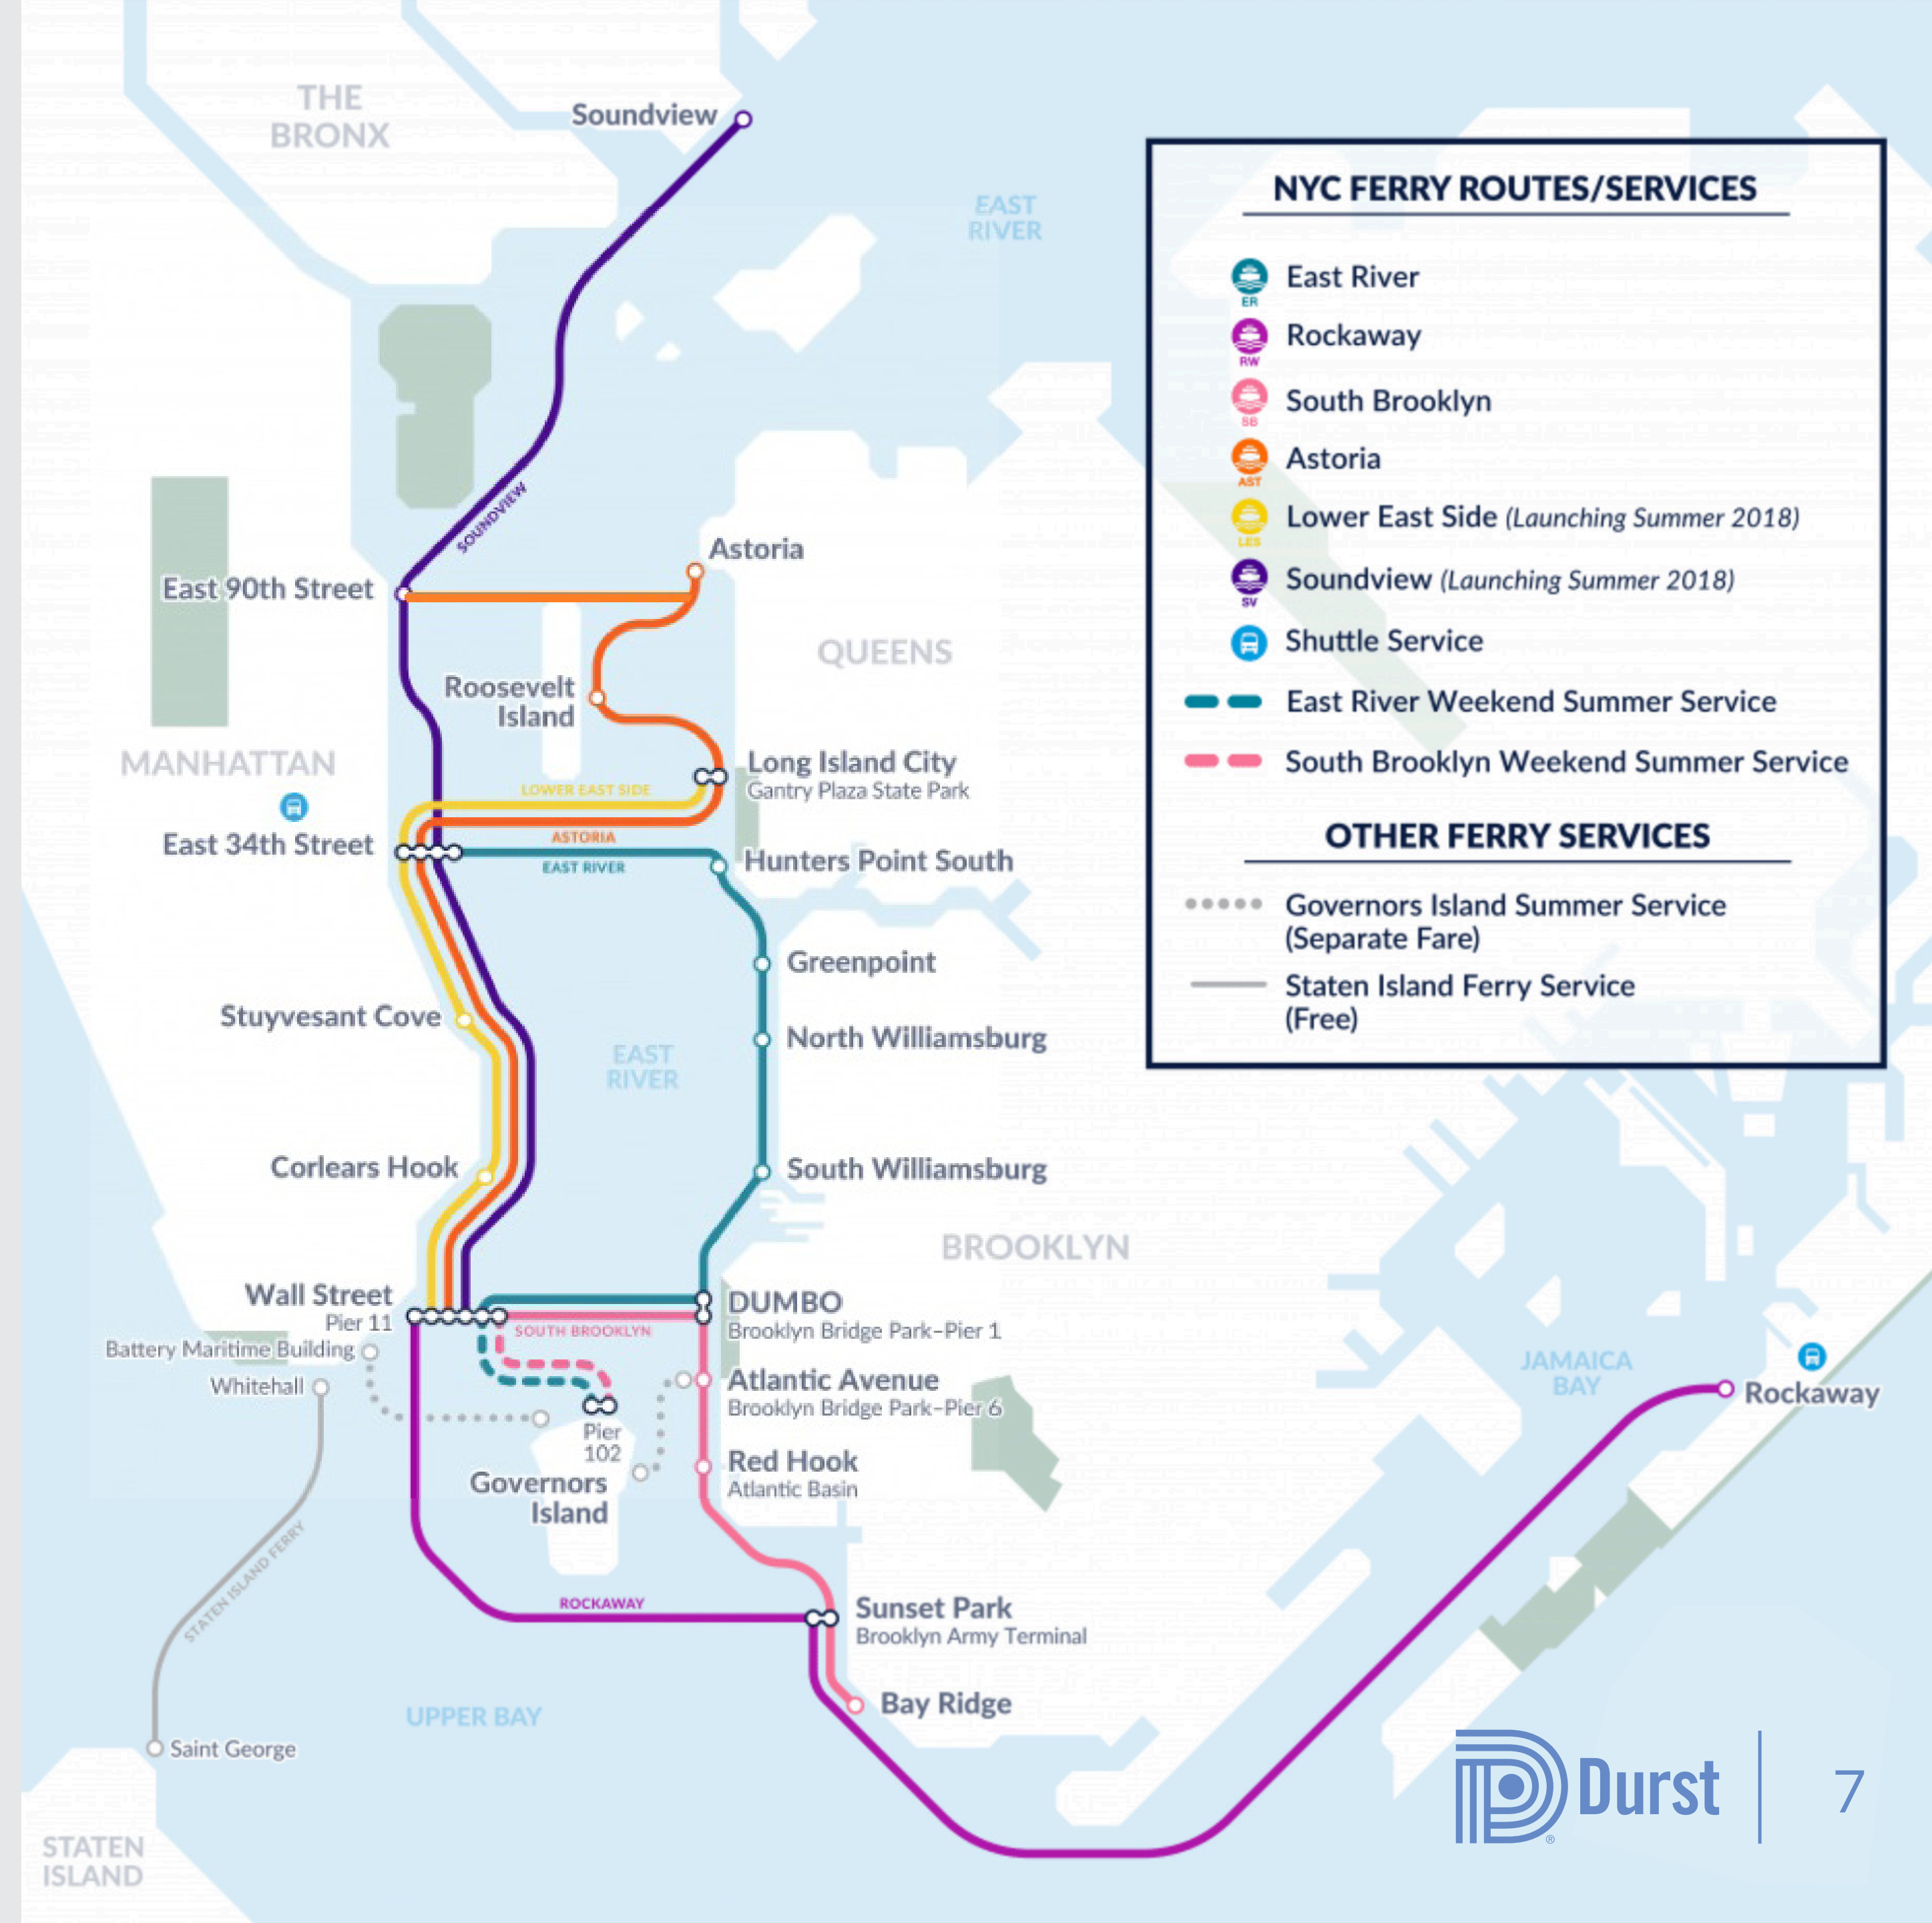

HISTORY

CARL SCHURZ PARK TO ASTORIA

DISTANCE IN FEET

CURRENT FERRY SERVICE MAP

CARL SCHURZ PARK TO ASTORIA

CURRENT PUBLIC TRANSPORTATION TIMES

**Q TO F TRAINS
TO Q103 BUS
41 MINUTES**

**4,5 TO N,W
TRAINS
50 MINUTES**

**Q TO N,W TRAINS
49 MINUTES**

CARL SCHURZ PARK TO ASTORIA

PROPOSED FERRY RIDE TIME

PROPOSED FERRY SERVICE MAP

UPPER EAST SIDE MEDICAL FACILITIES

Medical Facilities

ARTS AND CULTURE LINK

The Metropolitan Museum Of Art

Noguchi Museum

Guggenheim Museum

Museum of the Moving Image

AREAS OF INTEREST

ASTORIA QUEENS

- | | |
|------------------------------|-------------------------|
| 1 Moma PS1 | 16 MP Taverna |
| 2 The Noguchi Museum | 17 Sugar Freak |
| 3 Socrates Sculpture Park | 18 Neptune Diner |
| 4 Museum of the Moving Image | 19 Artopolis Bakery |
| 5 Sanfords Astoria | 20 Il Bambino |
| 6 Vesta Trattoria & Wine Bar | 21 Trattoria L'incontro |
| 7 Café Boulis | 22 Astoria Seafood |
| 8 The Secret Theatre | 23 Chela & Garnacha i |
| 9 District Saigon | 24 Arepas Café |
| 10 Astoria Park | |
| 11 The Bonnie Bar | |
| 12 Milkflower | |
| 13 Taverna Kyclades | |
| 14 Agnanti | |
| 15 Bahari Estiatorio | |