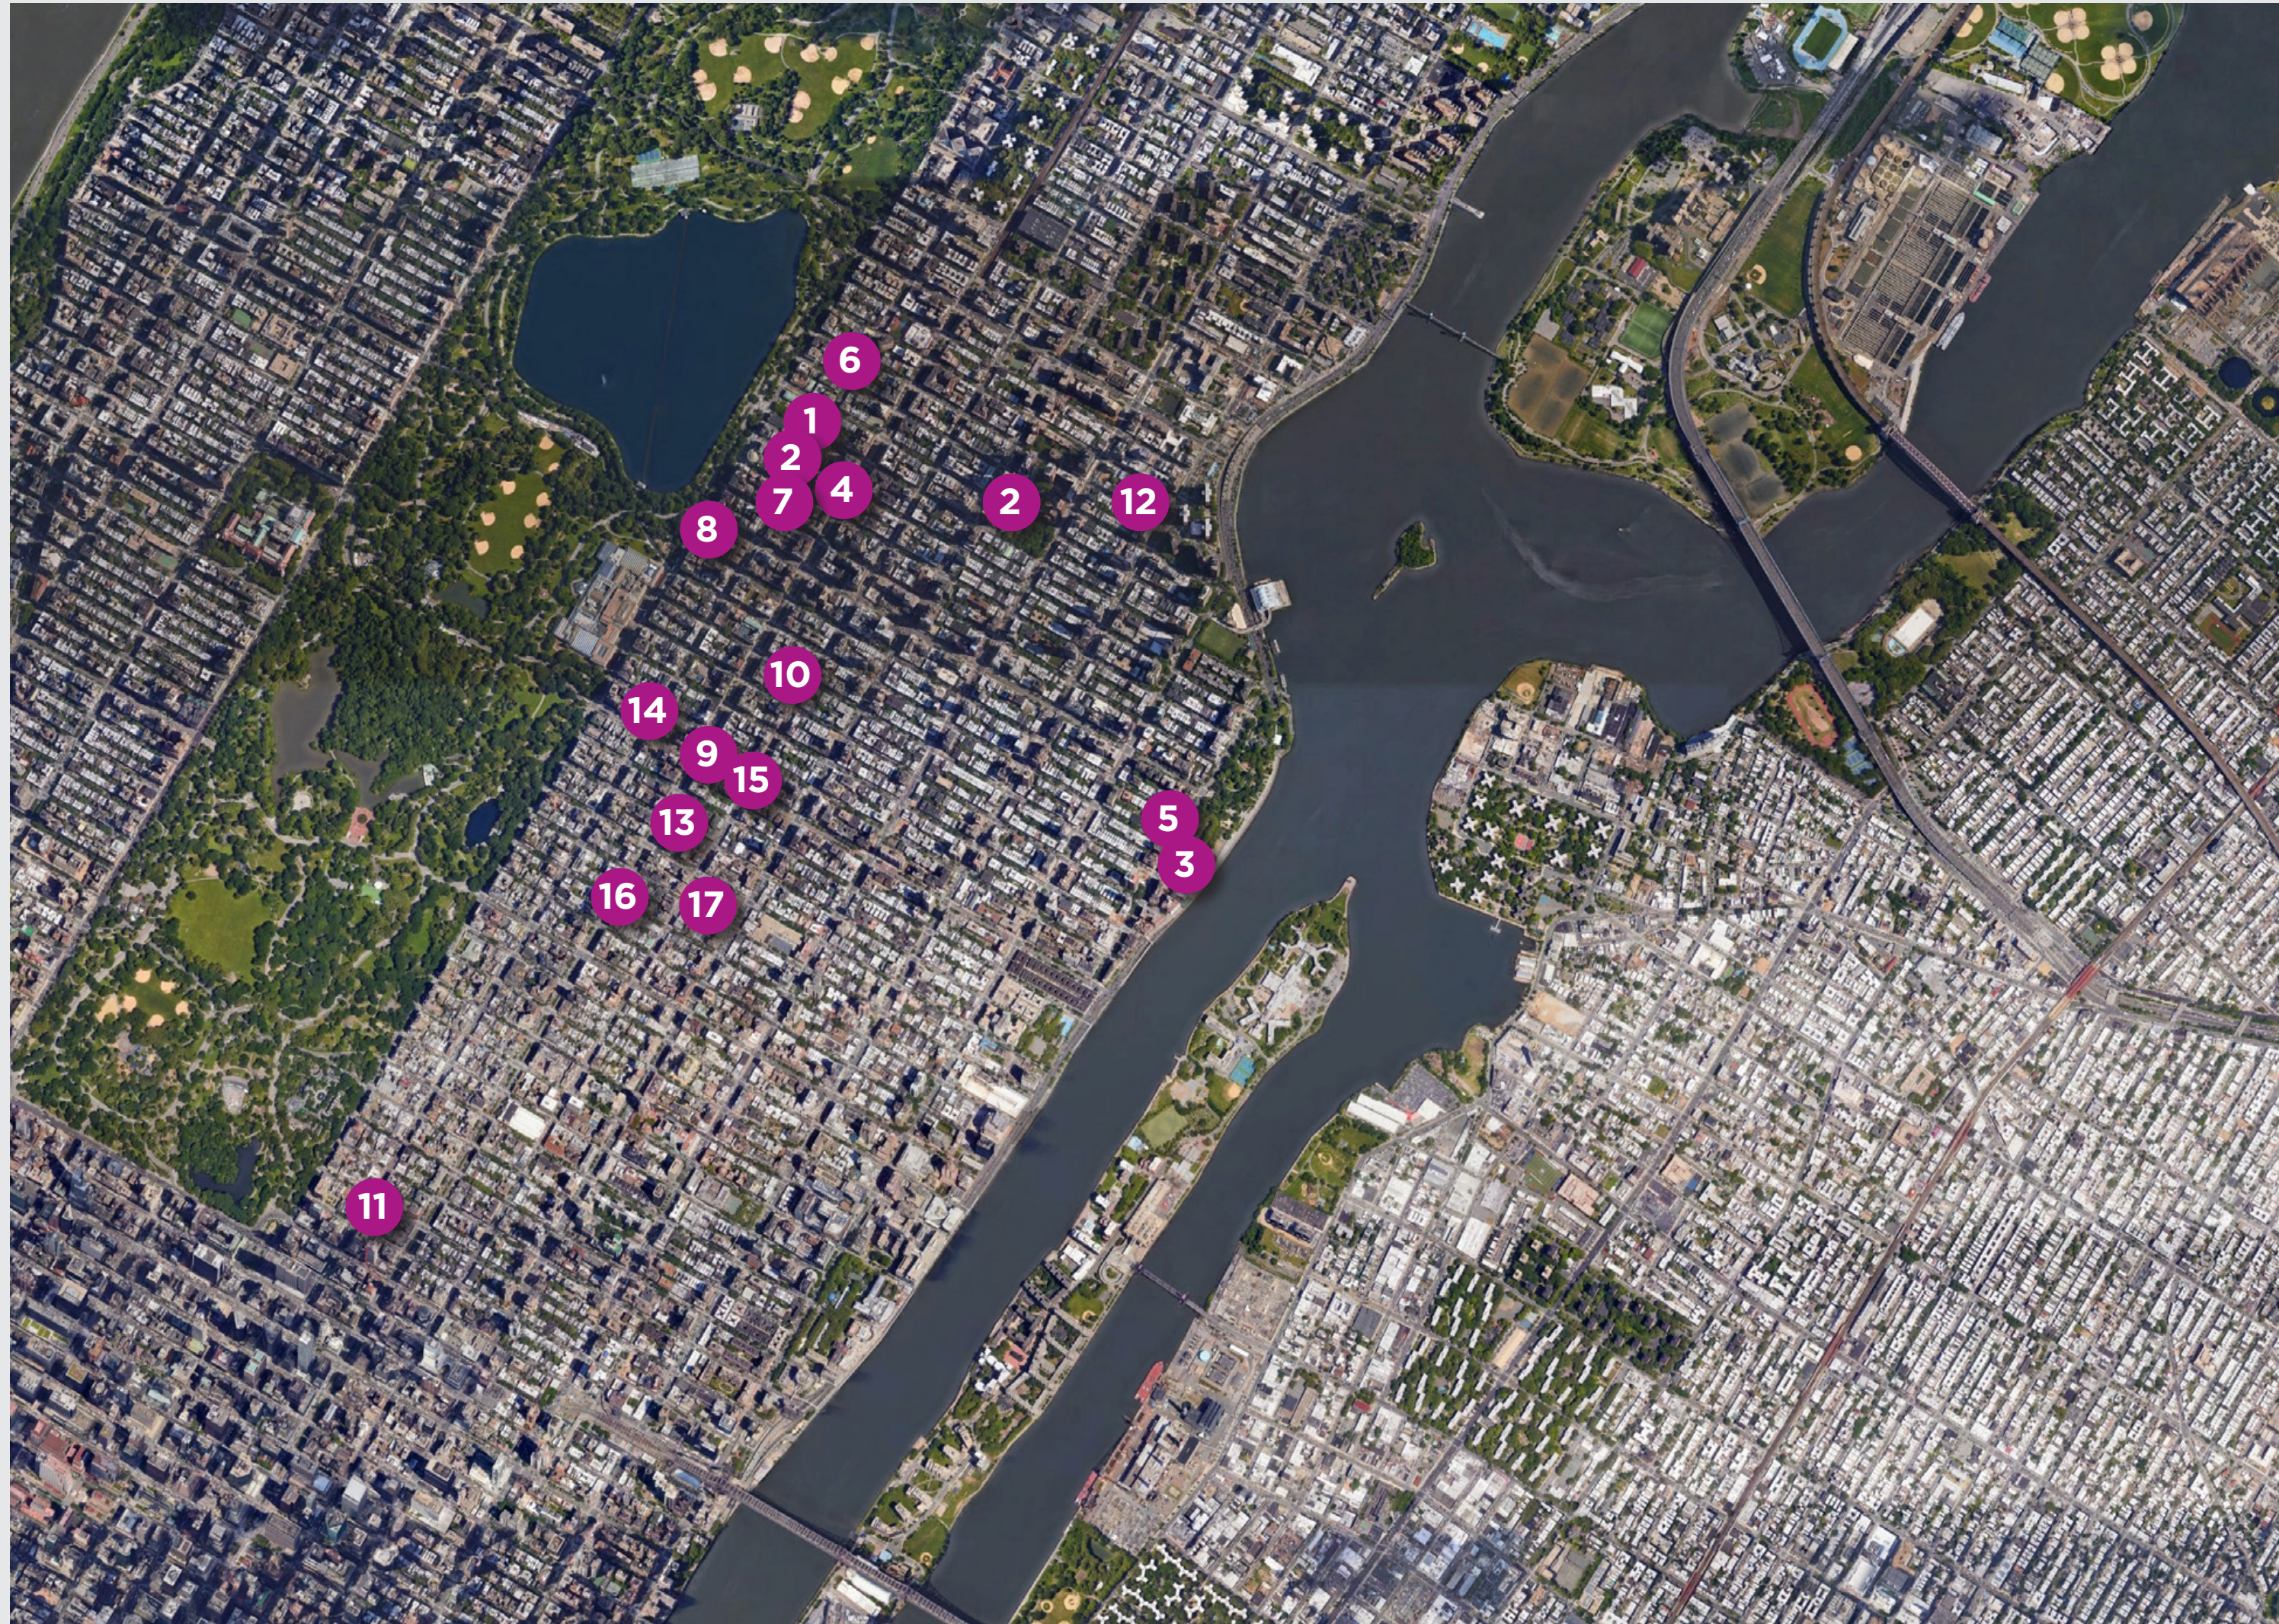

Noguchi Museum

Guggenheim Museum

Museum of the Moving Image

AREAS OF INTEREST

ASTORIA QUEENS

- | | |
|------------------------------|-------------------------|
| 1 Moma PS1 | 16 MP Taverna |
| 2 The Noguchi Museum | 17 Sugar Freak |
| 3 Socrates Sculpture Park | 18 Neptune Diner |
| 4 Museum of the Moving Image | 19 Artopolis Bakery |
| 5 Sanfords Astoria | 20 Il Bambino |
| 6 Vesta Trattoria & Wine Bar | 21 Trattoria L'incontro |
| 7 Café Boulis | 22 Astoria Seafood |
| 8 The Secret Theatre | 23 Chela & Garnacha i |
| 9 District Saigon | 24 Arepas Café |
| 10 Astoria Park | |
| 11 The Bonnie Bar | |
| 12 Milkflower | |
| 13 Taverna Kyclades | |
| 14 Agnanti | |
| 15 Bahari Estiatorio | |

EDUCATIONAL INSTITUTIONS

UPPER EAST SIDE

- 1 The Spence School
- 2 Convent of the Sacred Heart
- 3 Brearley School
- 4 The Dalton School
- 5 The Chapin School
- 6 Nightingale-Bamferd School
- 7 St David's School
- 8 Marymount School of New York
- 9 Ramaz High School
- 10 Loyola School
- 11 The Browning School
- 12 Trevor Day School
- 13 The Hewitt School
- 14 Rudolf Steiner School
- 15 Allan Stephenson School
- 16 Buckley School
- 17 The Birch Wathen Lenox School