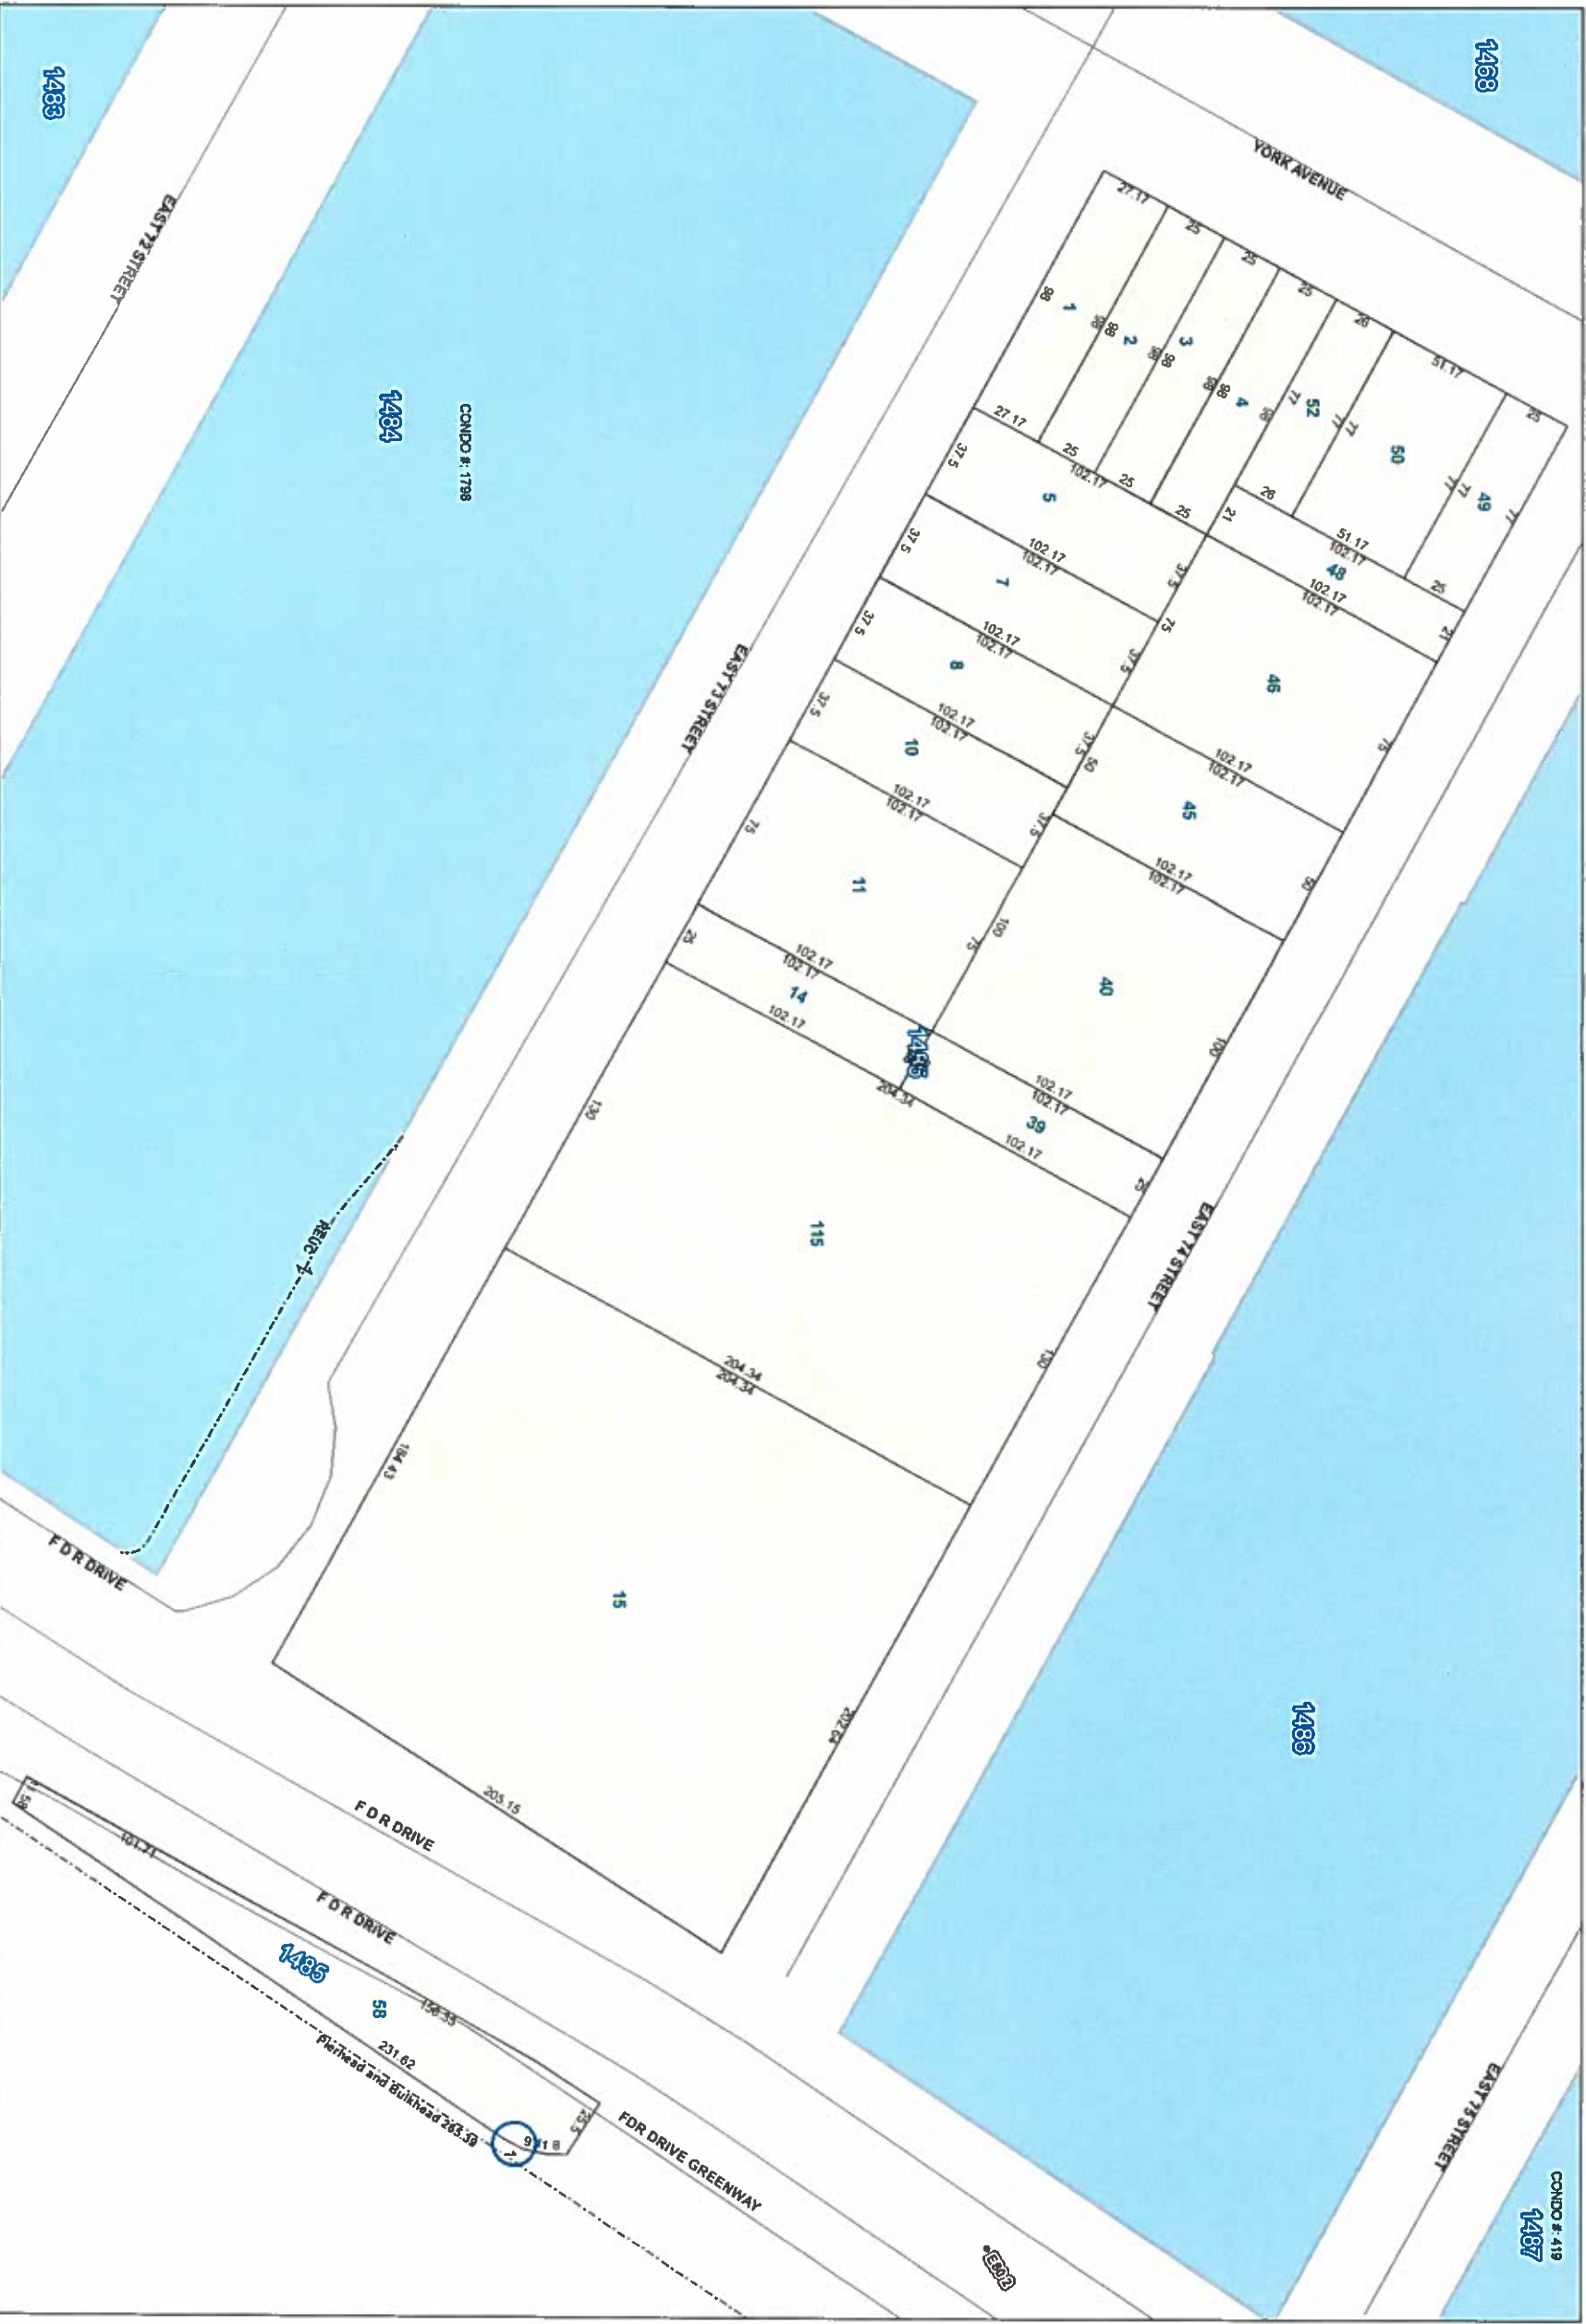

NYC Digital Tax Map

Effective Date : 02-03-2014 14:35:02
 End Date : Current
 Manhattan Block: 1485

- Legend**
- Streets
 - Miscellaneous Text
 - 1 Possession Hooks
 - 1 Boundary Lines
 - 1 Lot Face Possession Hooks
 - Regular
 - Underwater
 - 1 Tax Lot Polygon
 - 1 Condo Number
 - 1 Tax Block Polygon

Site Information

Block 1485, Lot 45
 Zoning Map: 9a
 Zoning District: M1-4
 Special District: n/a

Lot and Building Information

- # - Lot Numbers (within radius)
- ### - Block Numbers
- i, ii, iii - Story Height
- MD - Multiple Dwelling
- D - Dwelling
- R - Retail
- G - Garage
- C - Commercial
- I - Industrial
- M - Manufacturing
- W - Warehouse
- V - Vacant
- Gf - Community Facility

Commercial Overlays

	C1-1		C2-1
	C1-2		C2-2
	C1-3		C2-3
	C1-4		C2-4
	C1-5		C2-5

Land Uses

- One and Two-Family Homes
- Multiple Dwelling
- Commercial
- Mixed Use (Residential/Commercial)
- Manufacturing
- Open Space / Park Land
- Institutional / Community Facility
- Parking / Automotive
- Vacant