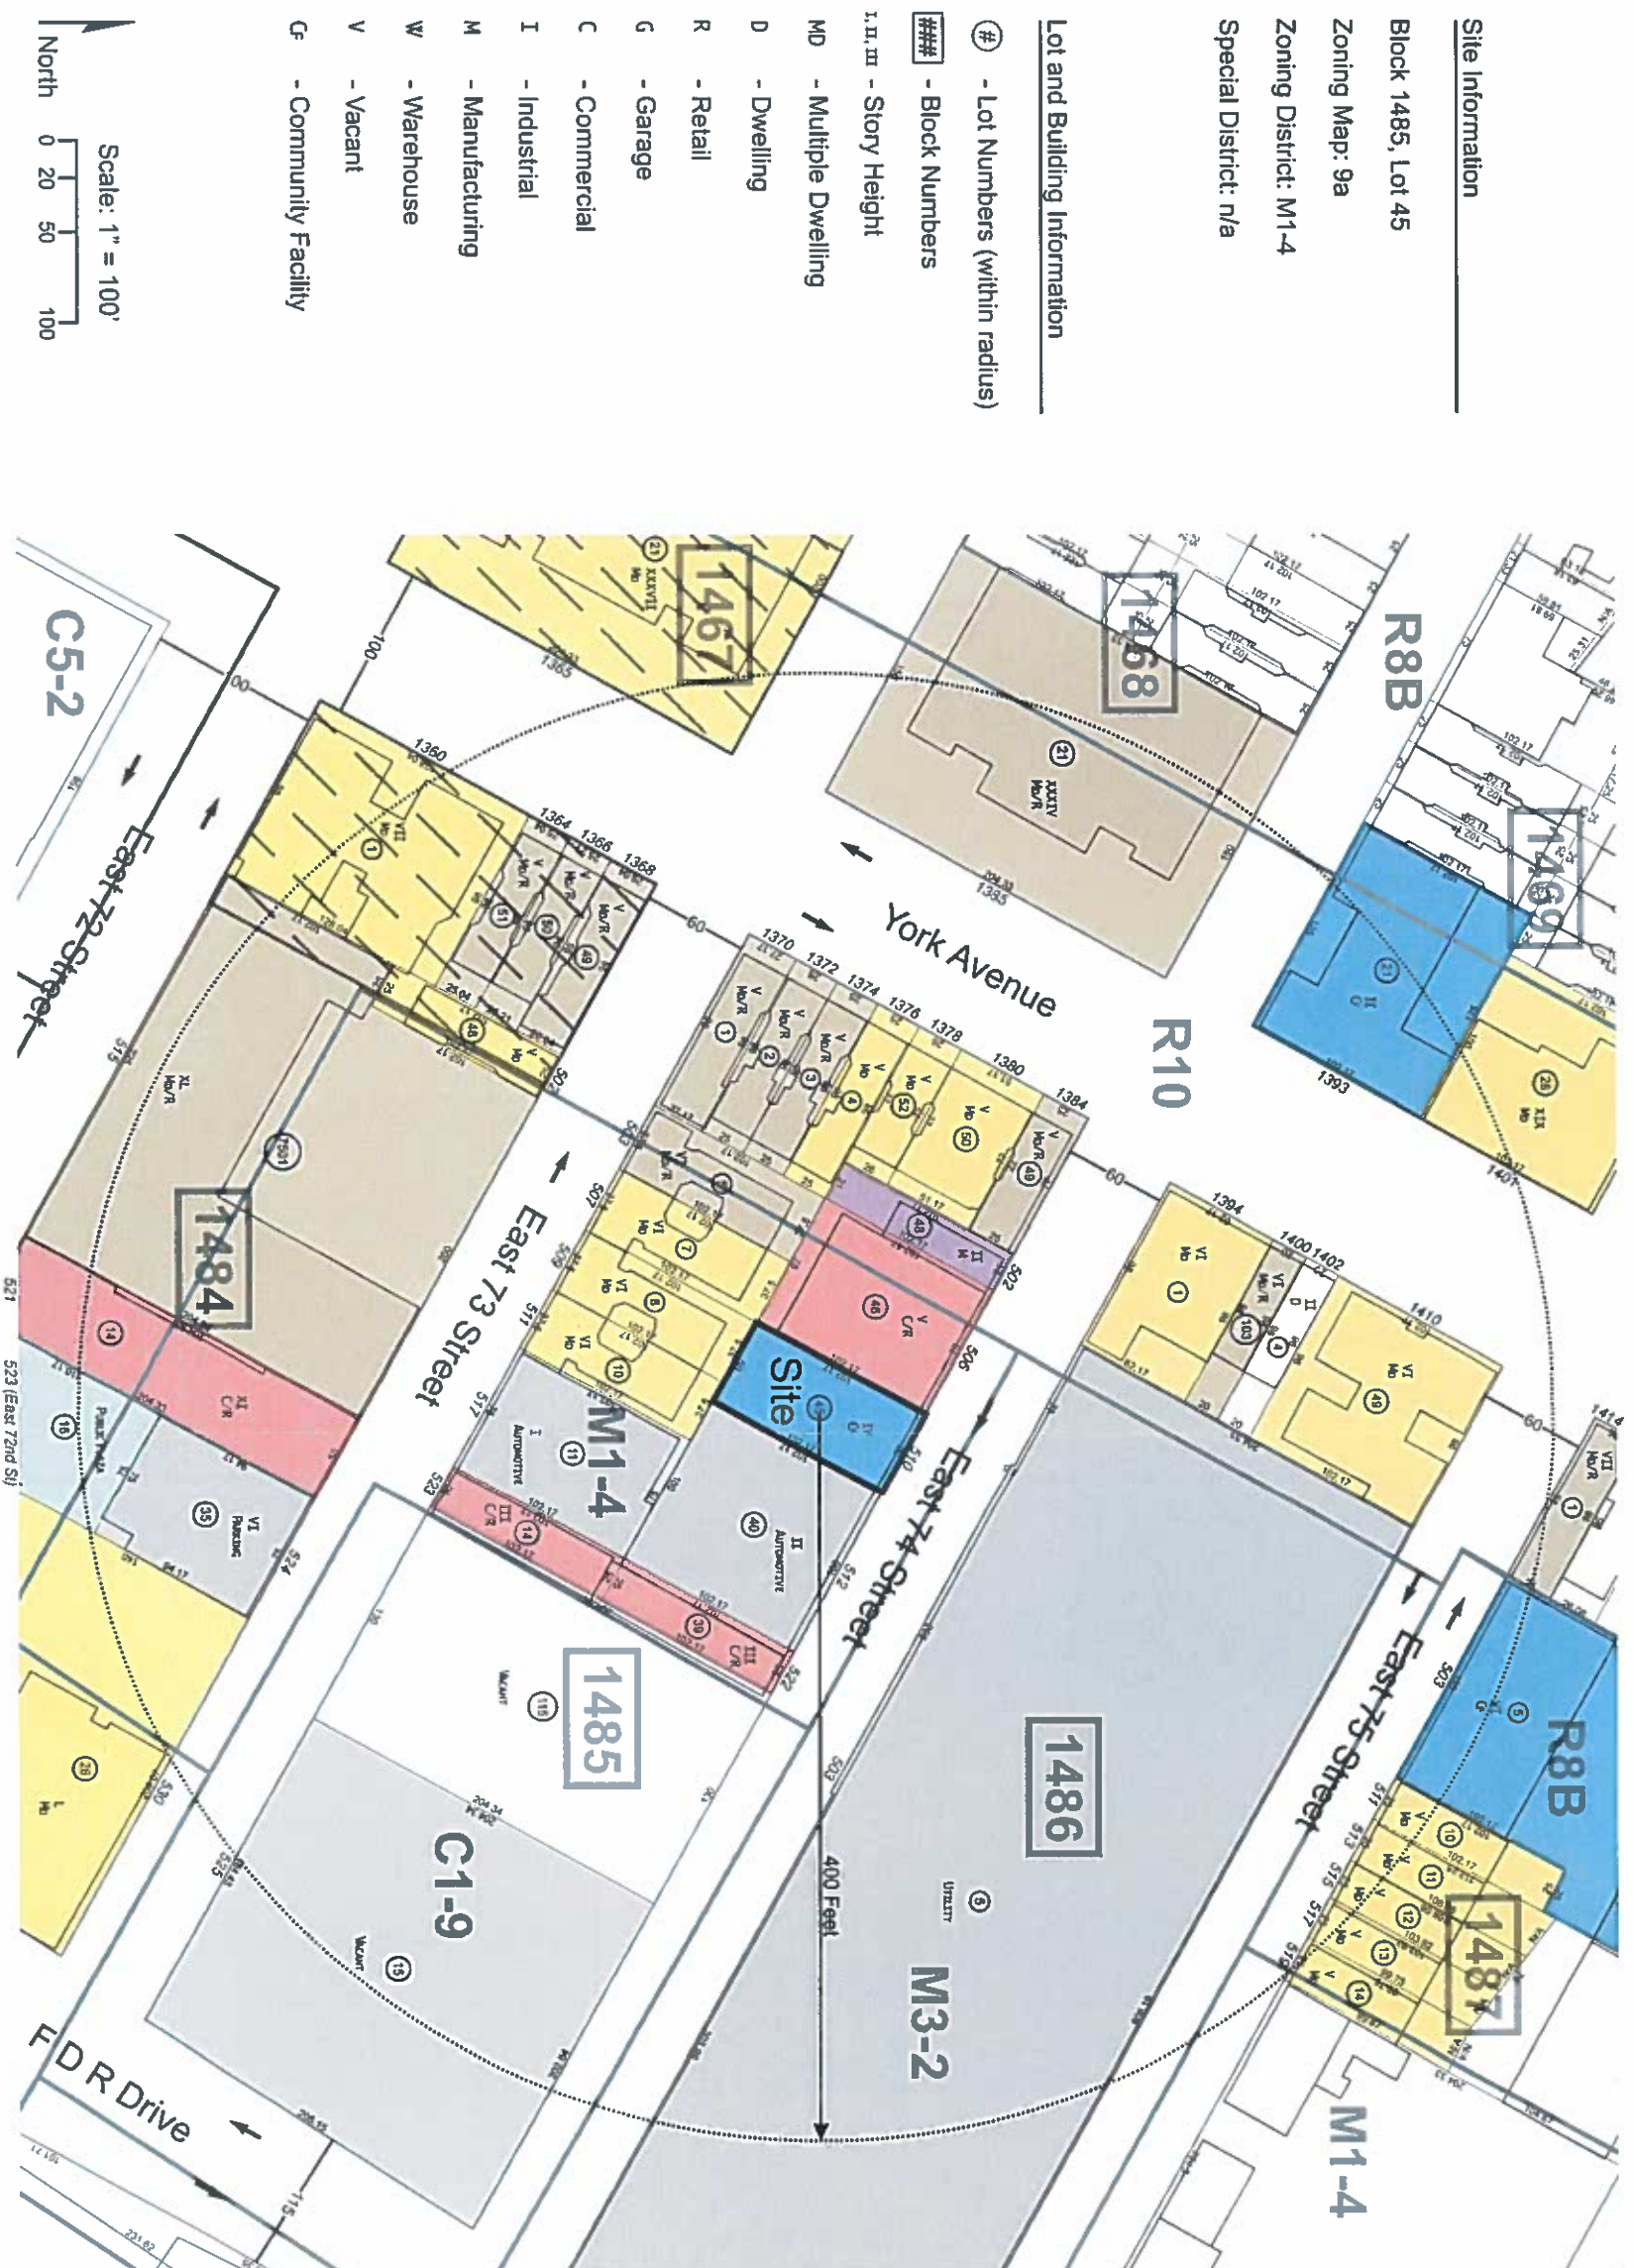

NYC Digital Tax Map

Effective Date : 02-03-2014 14:35:02
 End Date : Current
 Manhattan Block: 1485

- Legend**
- Streets
 - Miscellaneous Text
 - 1 Possession Hooks
 - 1 Boundary Lines
 - 1 Lot Face Possession Hooks
 - Regular
 - Underwater
 - 1 Tax Lot Polygon
 - 1 Condo Number
 - 1 Tax Block Polygon

Site Information

Block 1485, Lot 45
 Zoning Map: 9a
 Zoning District: M1-4
 Special District: n/a

Lot and Building Information

- # - Lot Numbers (within radius)
- ### - Block Numbers
- i, ii, iii - Story Height
- MD - Multiple Dwelling
- D - Dwelling
- R - Retail
- G - Garage
- C - Commercial
- I - Industrial
- M - Manufacturing
- W - Warehouse
- V - Vacant
- Gf - Community Facility

Commercial Overlays

	C1-1		C2-1
	C1-2		C2-2
	C1-3		C2-3
	C1-4		C2-4
	C1-5		C2-5

Land Uses

- One and Two-Family Homes
- Multiple Dwelling
- Commercial
- Mixed Use (Residential/Commercial)
- Manufacturing
- Open Space / Park Land
- Institutional / Community Facility
- Parking / Automotive
- Vacant